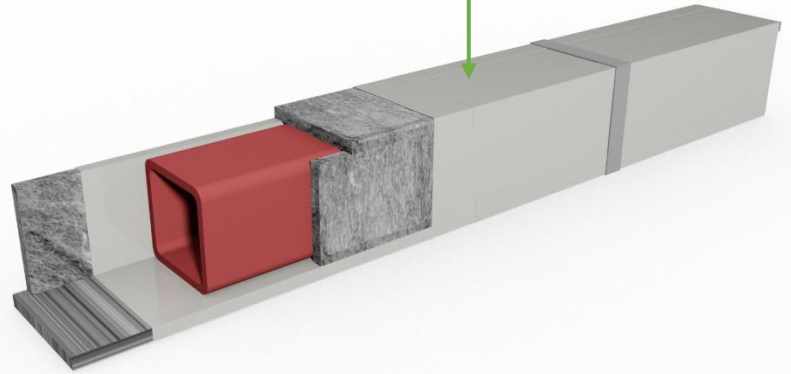

Thermo-Pro®

THERMAL STEEL WRAPS

BOX SECTIONS

10mm Foil Faced Spaceloft® Aerogel Blanket

I-BEAMS

10mm Foil Faced Spaceloft® Aerogel Blanket

LIGHT DENSITY MINERAL WOOL

I-BEAMS

10mm Foil Faced Spaceloft® Aerogel Blanket

LIGHT DENSITY MINERAL WOOL

LIGHT DENSITY MINERAL WOOL

ADDRESS

16 Milltown Industrial Estate
Upper Dromore Road
Warrenpoint
Co Down
BT34 3PN

TELEPHONE

+44 (0)28 4177 3314