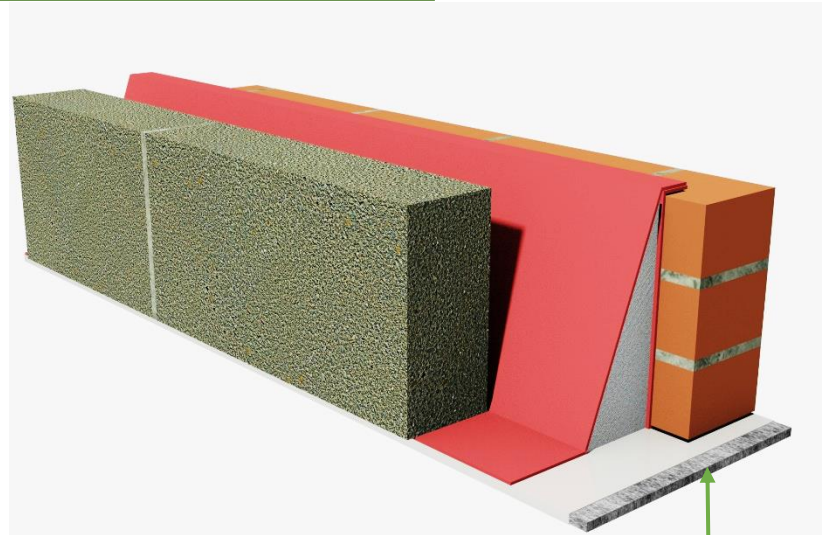

Thermo-Pro®

THERMAL STEEL WRAPS

BOX SECTIONS

10mm Foil Faced Spaceloft® Aerogel Blanket

I-BEAMS

10mm Foil Faced Spaceloft® Aerogel Blanket

LIGHT DENSITY MINERAL WOOL

I-BEAMS

EMAIL

info@enviroform-insulation.com

Plate & Beam Lintel

LIGHT DENSITY
MINERAL WOOL

10mm Foil Faced Spaceloft® Aerogel Blanket

Lintel

EPS INSULATION WITHIN LINTEL

10mm Foil Faced Spaceloft® Aerogel Blanket