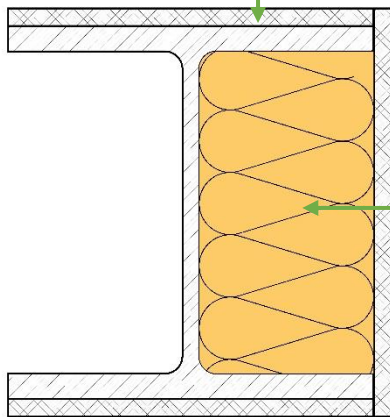

Thermo-Pro®

THERMAL STEEL WRAPS

BOX SECTIONS

10mm Foil Faced Spaceloft® Aerogel Blanket

I-BEAMS

10mm Foil Faced Spaceloft® Aerogel Blanket

LIGHT DENSITY MINERAL WOOL

I-BEAMS

10mm Foil Faced Spaceloft® Aerogel Blanket

LIGHT DENSITY MINERAL WOOL

LIGHT DENSITY MINERAL WOOL

ADDRESS

16 Milltown Industrial Estate
Upper Dromore Road
Warrenpoint
Co Down
BT34 3PN

TELEPHONE

+44 (0)28 4177 3314