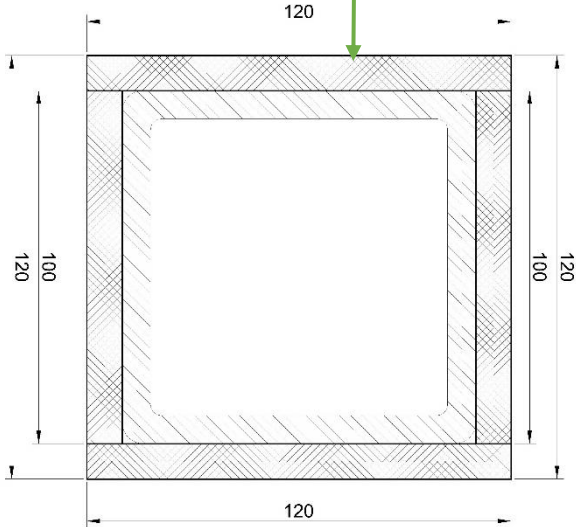

Thermo-Pro®

THERMAL STEEL WRAPS

BOX SECTIONS

10mm Foil Faced Spaceloft® Aerogel Blanket

I-BEAMS

10mm Foil Faced Spaceloft® Aerogel Blanket

LIGHT DENSITY MINERAL WOOL

I-BEAMS

10mm Foil Faced Spaceloft® Aerogel Blanket

LIGHT DENSITY MINERAL WOOL

LIGHT DENSITY MINERAL WOOL

ADDRESS

16 Milltown Industrial Estate
Upper Dromore Road
Warrenpoint
Co Down
BT34 3PN

TELEPHONE

+44 (0)28 4177 3314