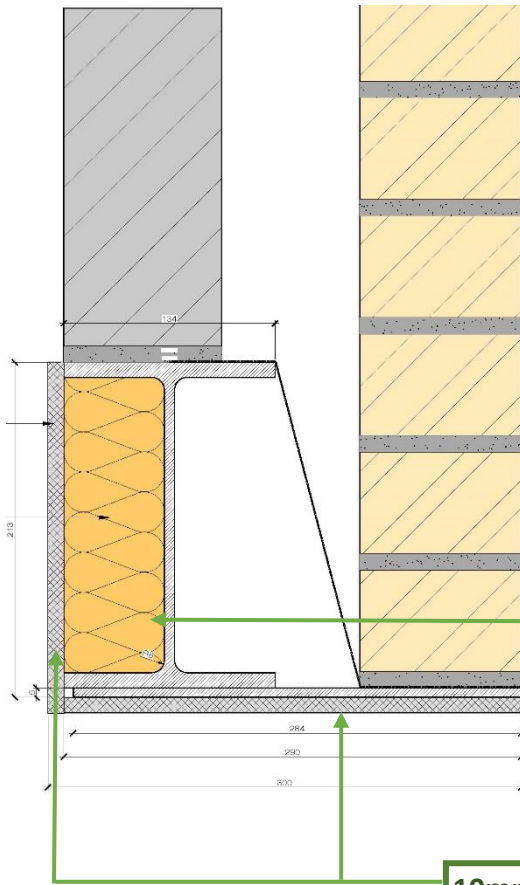

Thermo-Pro®

THERMAL STEEL WRAPS

BOX SECTIONS

10mm Foil Faced Spaceloft® Aerogel Blanket

I-BEAMS

10mm Foil Faced Spaceloft® Aerogel Blanket

LIGHT DENSITY MINERAL WOOL

I-BEAMS

10mm Foil Faced Spaceloft® Aerogel Blanket

LIGHT DENSITY MINERAL WOOL

LIGHT DENSITY MINERAL WOOL

ADDRESS

16 Milltown Industrial Estate
Upper Dromore Road
Warrenpoint
Co Down
BT34 3PN

TELEPHONE

+44 (0)28 4177 3314

EMAIL

info@enviroform-insulation.com

Plate & Beam Lintel

LIGHT DENSITY
MINERAL WOOL

10mm Foil Faced Spaceloft® Aerogel Blanket

Lintel

EPS INSULATION WITHIN LINTEL

10mm Foil Faced Spaceloft® Aerogel Blanket