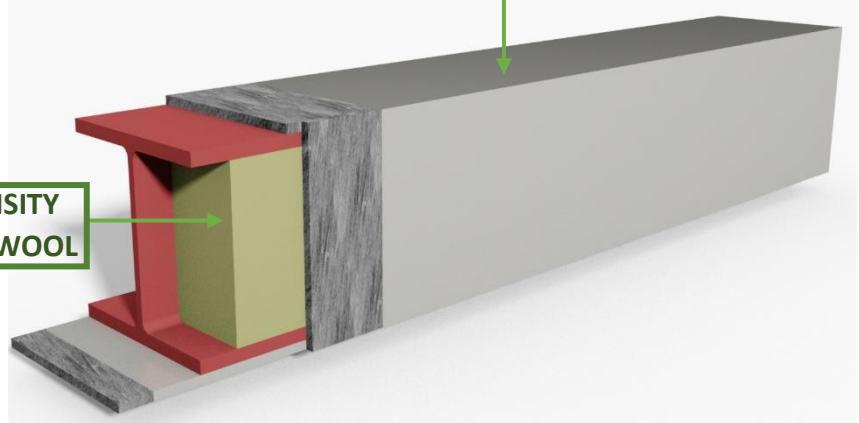

Thermo-Pro®

THERMAL STEEL WRAPS

BOX SECTIONS

10mm Foil Faced Spaceloft® Aerogel Blanket

I-BEAMS

10mm Foil Faced Spaceloft® Aerogel Blanket

LIGHT DENSITY MINERAL WOOL

I-BEAMS

10mm Foil Faced Spaceloft® Aerogel Blanket

LIGHT DENSITY MINERAL WOOL

LIGHT DENSITY MINERAL WOOL

ADDRESS

16 Milltown Industrial Estate
Upper Dromore Road
Warrenpoint
Co Down
BT34 3PN

TELEPHONE

+44 (0)28 4177 3314