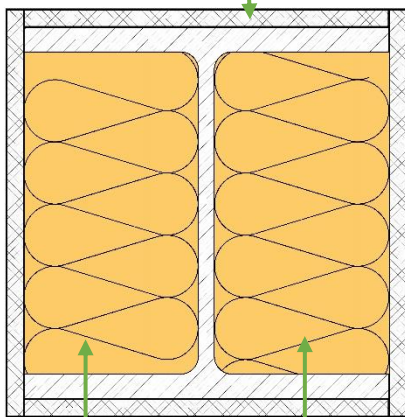

Thermo-Pro®

THERMAL STEEL WRAPS

BOX SECTIONS

10mm Foil Faced Spaceloft® Aerogel Blanket

I-BEAMS

10mm Foil Faced Spaceloft® Aerogel Blanket

LIGHT DENSITY MINERAL WOOL

I-BEAMS

10mm Foil Faced Spaceloft® Aerogel Blanket

LIGHT DENSITY MINERAL WOOL

LIGHT DENSITY MINERAL WOOL

ADDRESS

16 Milltown Industrial Estate
Upper Dromore Road
Warrenpoint
Co Down
BT34 3PN

TELEPHONE

+44 (0)28 4177 3314