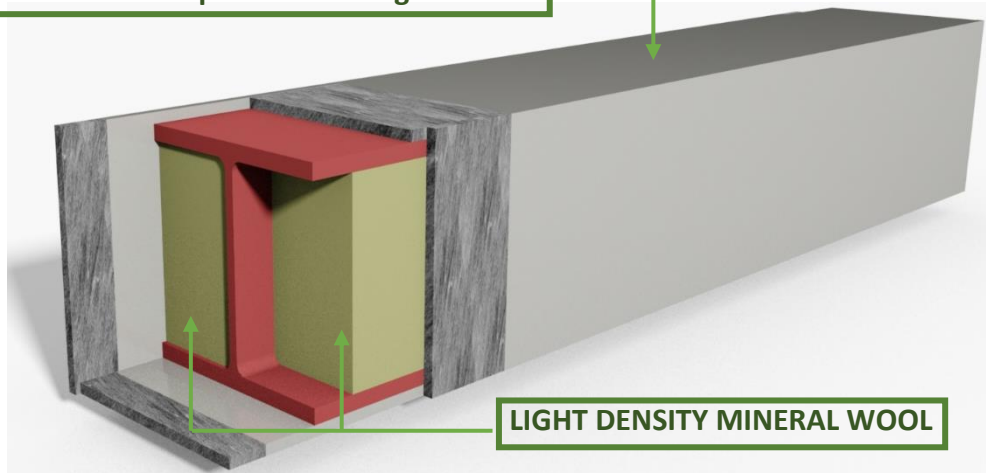

Thermo-Pro®

THERMAL STEEL WRAPS

BOX SECTIONS

10mm Foil Faced Spaceloft® Aerogel Blanket

I-BEAMS

10mm Foil Faced Spaceloft® Aerogel Blanket

LIGHT DENSITY MINERAL WOOL

I-BEAMS

10mm Foil Faced Spaceloft® Aerogel Blanket

LIGHT DENSITY MINERAL WOOL

LIGHT DENSITY MINERAL WOOL

ADDRESS

16 Milltown Industrial Estate
Upper Dromore Road
Warrenpoint
Co Down
BT34 3PN

TELEPHONE

+44 (0)28 4177 3314